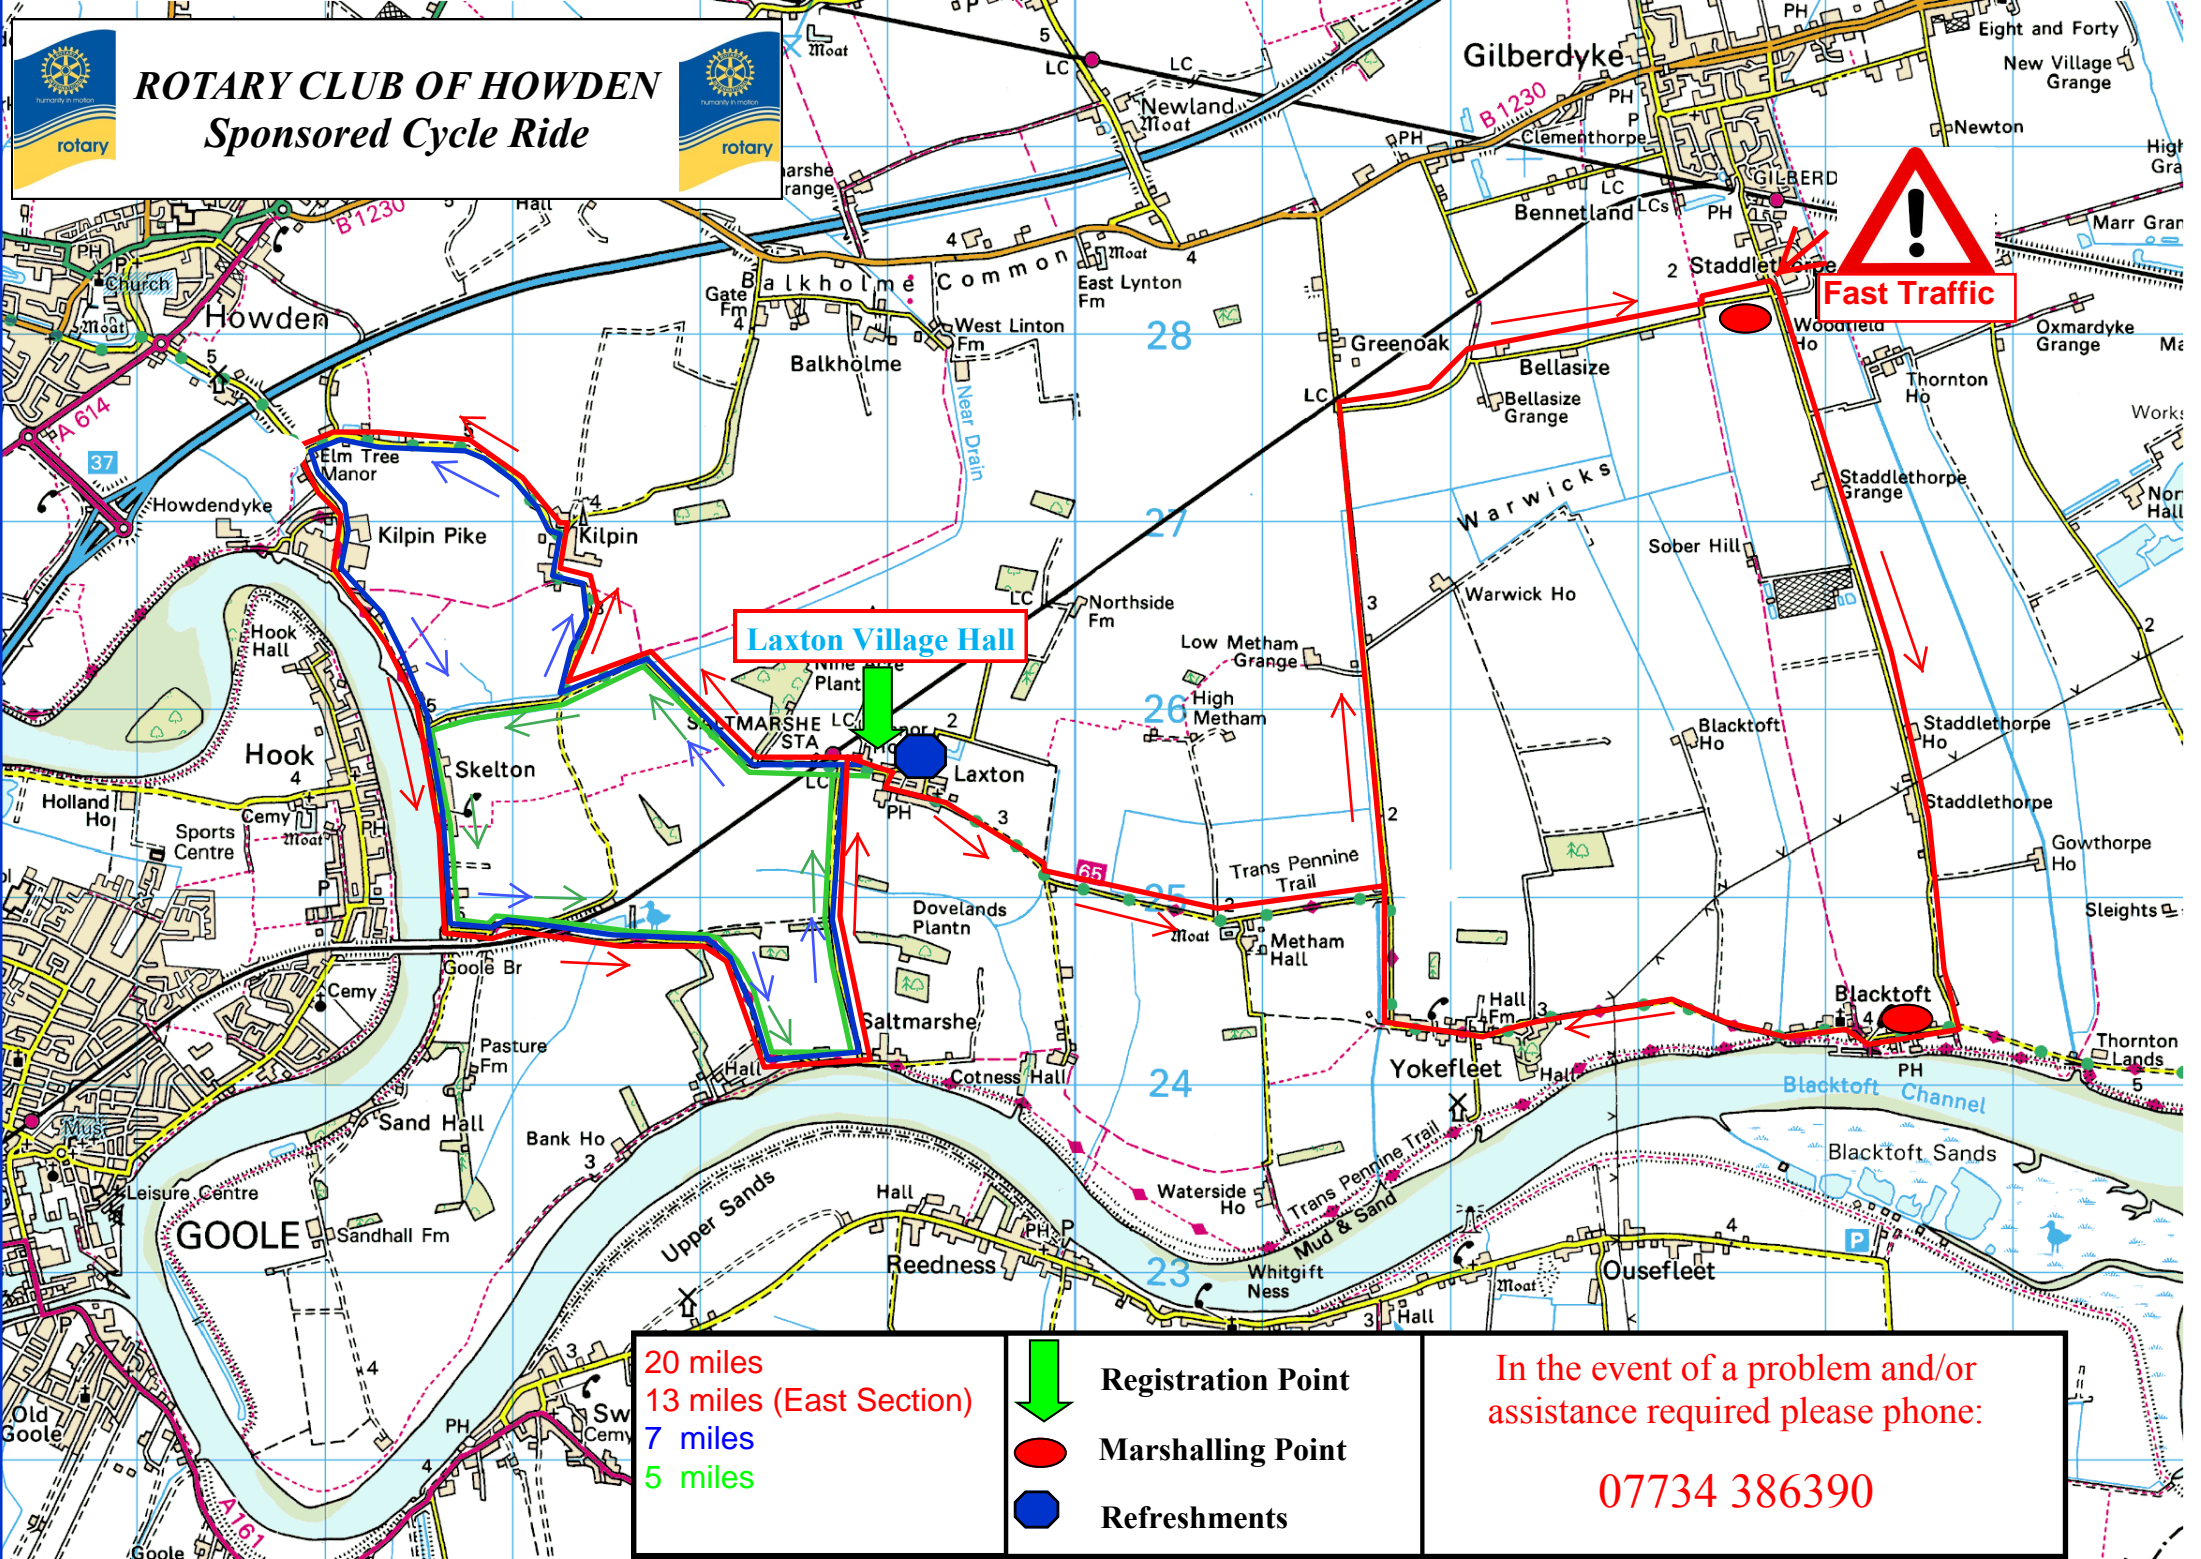

ROTARY CLUB OF HOWDEN

Sponsored Cycle Ride

20 miles
 13 miles (East Section)
 7 miles
 5 miles

-  Registration Point
-  Marshalling Point
-  Refreshments

In the event of a problem and/or assistance required please phone:
07734 386390